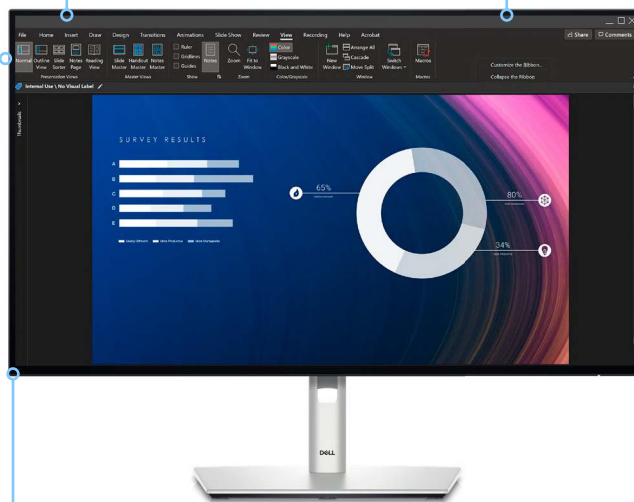

¹ Based off TÜV Rheinland's Eye Comfort certification, August 2023.

Exceptional contrast

See incredible color and superior black performance with a contrast ratio of 2,000:1 with IPS Black panel technology.

Get a clearer view

QHD (2560 x 1440) resolution on a 27" monitor.

Ambient Light Sensor

Built-in Ambient Light Sensor intelligently optimizes brightness and color temperature based on your surroundings.

Improved ComfortView Plus

reduces harmful blue light emissions to less than 35% without sacrificing color performance.

Easily connect your accessories and devices with **USB-A and USB-C quick access ports**.

True brilliance

Enjoy 1.07 billion colors and a wide color coverage across industry standards, including 98% DCI-P3, 98% Display P3, 100% sRGB and 100% BT.709.

TCO Certified Edge, EPEAT® Gold registered.

Exceptional contrast and stunning colors

Exceptional contrast

See incredible color and deeper blacks with a contrast ratio of 2,000:1 with IPS Black panel technology. With a wide 178°/178° viewing angle, images remain spectacular, from virtually any angle.