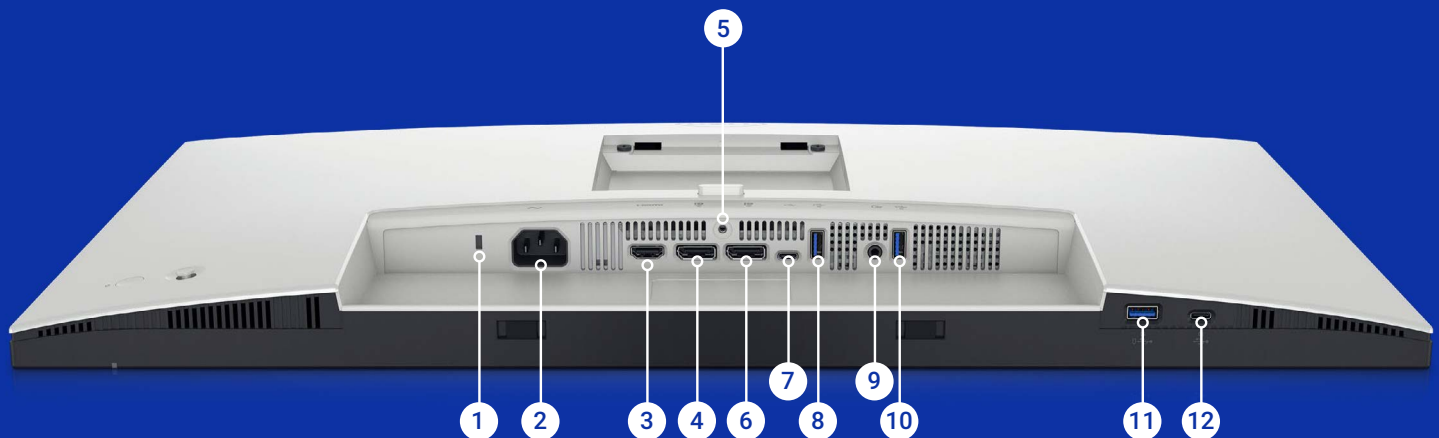

Ports & Slots

1	Security lock slot¹	9	Audio line out
2	Power connector	10	USB Type-A downstream port (SuperSpeed USB 10Gbps, USB 3.2 Gen 2)
3	HDMI (HDCP 1.4)(Supports up to QHD 2560 x 1440 120Hz TMDS, VRR as per specified in HDMI2.1)	11	USB Type-A downstream port (SuperSpeed USB 10Gbps, USB 3.2 Gen 2) with BC1.2 power charging
4	DisplayPort 1.4	12	USB Type-C downstream port (SuperSpeed USB 10Gbps, USB 3.2 Gen 2) with power charging (15W)
5	Stand lock		
6	DisplayPort 1.4 (out)		
7	USB Type-C upstream port (data only, SuperSpeed USB 10Gbps, USB 3.2 Gen 2)		
8	USB Type-A downstream port (SuperSpeed USB 10Gbps, USB 3.2 Gen 2)