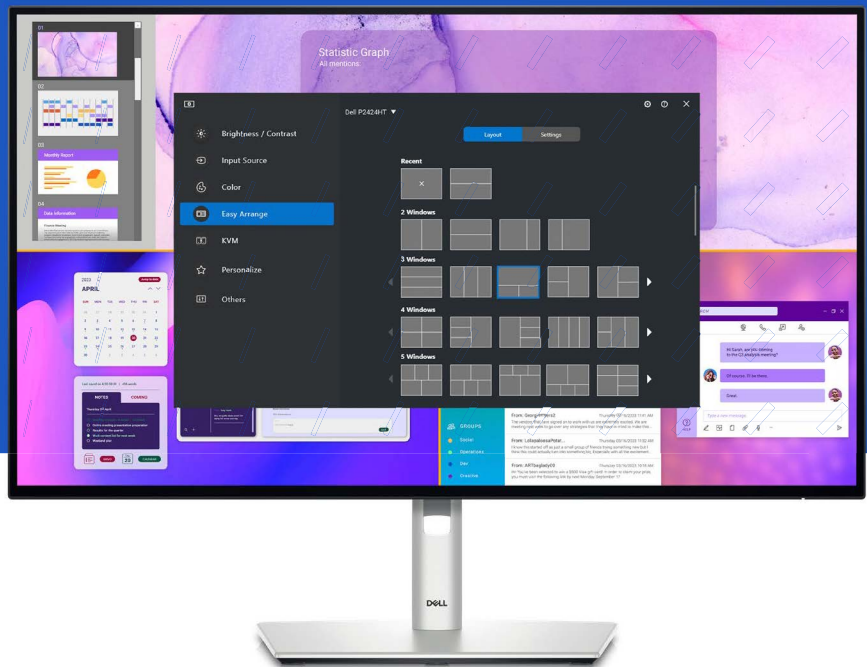

⁴ Enabled by Dell Display Manager.

Designed for you

Crafted with a premium platinum silver finish, this stylish Dell UltraSharp 27 Thunderbolt Hub monitor fits both home and office environments.

Designed with purpose

The small base and elegant cable management system hides cords within the monitor riser.

Easy-to-use

Navigate the onscreen menu and adjust settings with a convenient joystick control.

Work comfortably

Experience made-for-you comfort by tilting, swiveling, pivoting and adjusting the height of your monitor (150mm max).

Dell Display Manager

Modern Intuitive User Interface

New modern user interface for ease of use and personalization of features with Menu launcher.

Productive at every level

Easy Arrange allows you to easily tile multiple applications across one or more screens with 48 pre-set window partitions and the ability to personalize up to five windows, giving you improved multitasking abilities. Easy Arrange Memory save the placement of your programs and applications in the layouts and restore them when you select the preferred layout.

Stay updated

Get automatic notification anytime for new updates on monitor firmware¹ and software.

Optimize front of screen experience

Get uniform color experience from your monitor seamlessly by matching the color preset of the monitor¹ and the supported ICC profile.